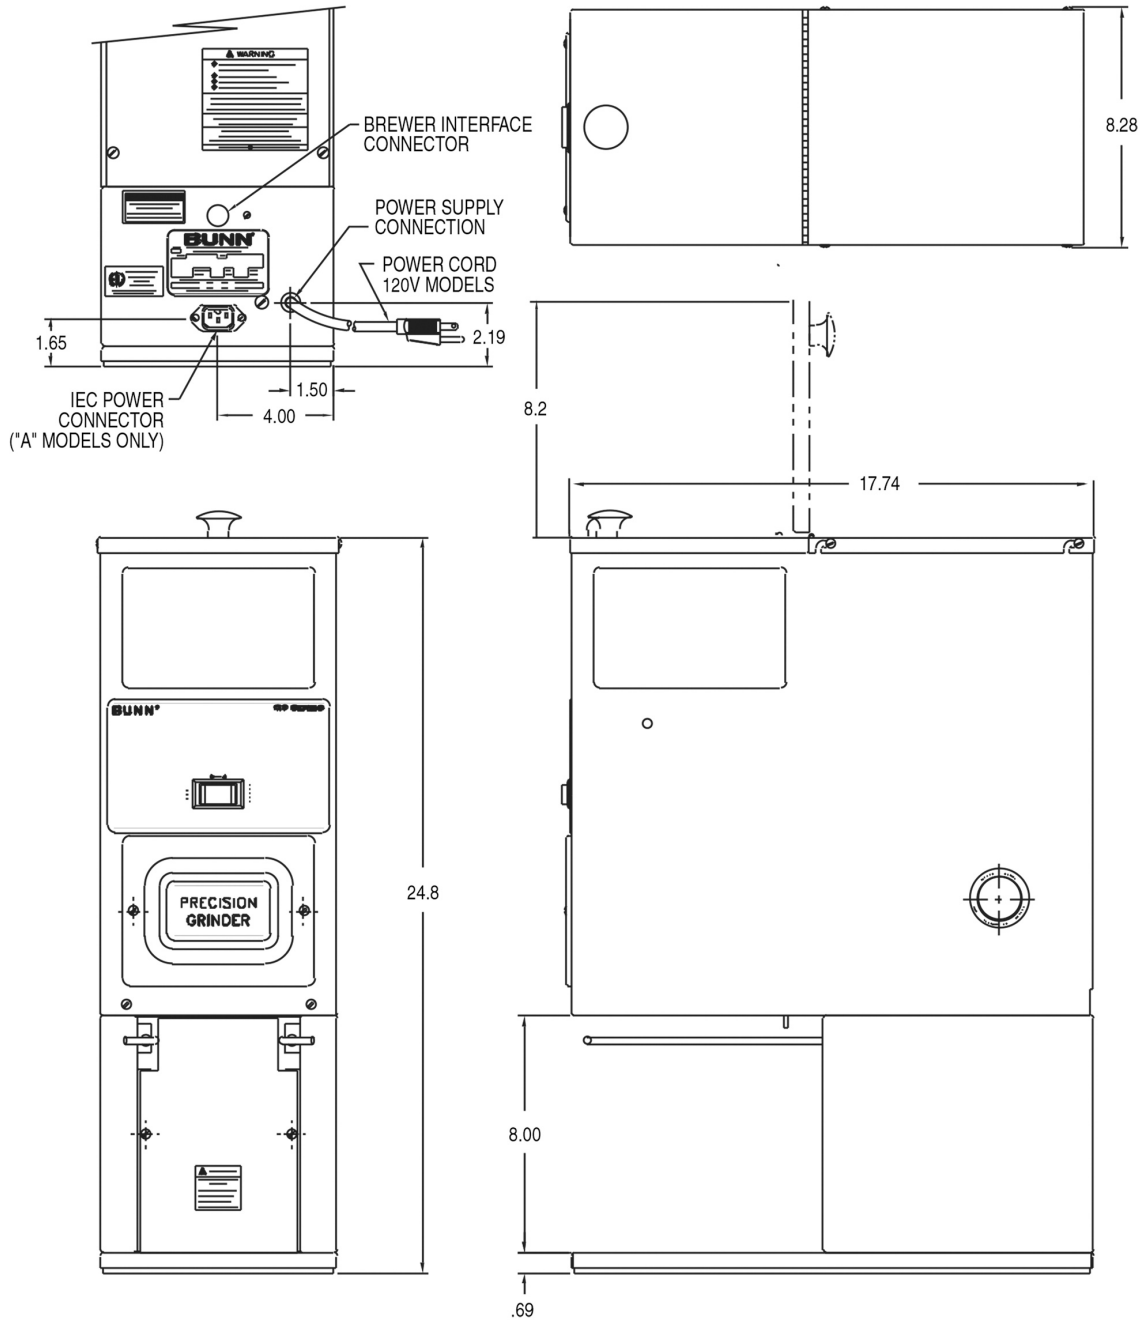

Agency:

Specifications

Product #: 05800.0003

Finish: Stainless

Hoppers: One

Hopper Capacity: 9.00 lbs (4.082 kgs)

Additional Features

Electrical & Capacity

Created on:
04/11/2019

	Unit			Shipping				
	Width	Height	Depth	Width	Height	Depth	Weight	Volume
English	8.0 in.	27.0 in.	18.0 in.	11.5 in.	30.0 in.	22.4 in.	61.700 lbs	4.472 ft ³
Metric	20.3 cm	68.6 cm	45.7 cm	29.2 cm	76.2 cm	56.9 cm	27.987 kgs	0.127 m ³