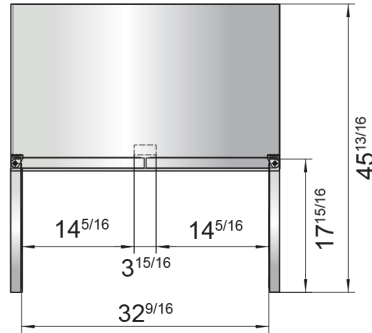

## SPECIFICATIONS

Model	Doors	Capacity Cu. Ft	Shelves	Casters (inch)	Amps (A)	Voltage (V/Hz/Ph)	HP	Refrigerant	Exterior Dimension (inch)	Net Weight (lbs)	Gross Weight (lbs)
MGF8405GR(L)	1	7.2	1	2	1.8	115/60/1	1/5	R290	27 <sup>1/2</sup> × 30 × 34 <sup>1/10</sup>	146	179
MGF36FGR	2	8.7	2	2	2.6	115/60/1	1/4	R290	36 <sup>3/8</sup> × 30 × 34 <sup>1/10</sup>	172	222
MGF8406GR	2	13.4	2	2	2.6	115/60/1	1/4	R290	48 <sup>1/5</sup> × 30 × 34 <sup>1/10</sup>	203	245
MGF8407GR	2	17.2	2	2	2.6	115/60/1	1/4	R290	60 <sup>1/5</sup> × 30 × 34 <sup>1/10</sup>	229	276

## PLAN VIEW

**MGF8405GR (L)**

**MGF36FGR**

**MGF8406GR**

**MGF8407GR**