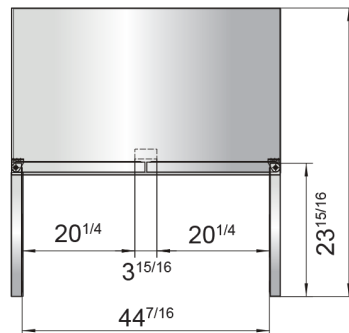

## SPECIFICATIONS

Model	Doors	Capacity Cu. Ft	Shelves	Casters (inch)	Amps (A)	Voltage (V/Hz/Ph)	HP	Refrigerant	Exterior Dimension (inch)	Net Weight (lbs)	Gross Weight (lbs)
MGF8405GR(L)	1	7.2	1	2	1.8	115/60/1	1/5	R290	27 <sup>1/2</sup> × 30 × 34 <sup>1/10</sup>	146	179
MGF36FGR	2	8.7	2	2	2.6	115/60/1	1/4	R290	36 <sup>3/8</sup> × 30 × 34 <sup>1/10</sup>	172	222
MGF8406GR	2	13.4	2	2	2.6	115/60/1	1/4	R290	48 <sup>1/5</sup> × 30 × 34 <sup>1/10</sup>	203	245
MGF8407GR	2	17.2	2	2	2.6	115/60/1	1/4	R290	60 <sup>1/5</sup> × 30 × 34 <sup>1/10</sup>	229	276

## PLAN VIEW

**MGF8405GR (L)**

**MGF36FGR**

**MGF8406GR**

**MGF8407GR**