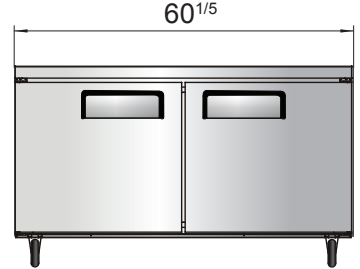

## SPECIFICATIONS

Model	Doors	Capacity Cu. Ft	Shelves	Casters (inch)	Amps (A)	Voltage (V/Hz/Ph)	HP	Refrigerant	Exterior Dimension (inch)	Net Weight (lbs)	Gross Weight (lbs)
MGF8405GR(L)	1	7.2	1	2	1.8	115/60/1	1/5	R290	27 <sup>1/2</sup> × 30 × 34 <sup>1/10</sup>	146	179
MGF36FGR	2	8.7	2	2	2.6	115/60/1	1/4	R290	36 <sup>3/8</sup> × 30 × 34 <sup>1/10</sup>	172	222
MGF8406GR	2	13.4	2	2	2.6	115/60/1	1/4	R290	48 <sup>1/5</sup> × 30 × 34 <sup>1/10</sup>	203	245
MGF8407GR	2	17.2	2	2	2.6	115/60/1	1/4	R290	60 <sup>1/5</sup> × 30 × 34 <sup>1/10</sup>	229	276

## PLAN VIEW

**MGF8405GR (L)**

**MGF36FGR**

**MGF8406GR**

**MGF8407GR**