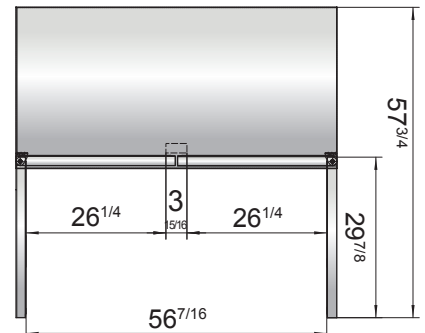

## SPECIFICATIONS

Model	Doors	Capacity Cu. Ft	Shelves	Casters (inch)	Amps (A)	Voltage (V/Hz/Ph)	HP	Refrigerant	Exterior Dimension (inch)	Net Weight (lbs)	Gross Weight (lbs)
MGF8405GR(L)	1	7.2	1	2	1.8	115/60/1	1/5	R290	27 <sup>1/2</sup> × 30 × 34 <sup>1/10</sup>	146	179
MGF36FGR	2	8.7	2	2	2.6	115/60/1	1/4	R290	36 <sup>3/8</sup> × 30 × 34 <sup>1/10</sup>	172	222
MGF8406GR	2	13.4	2	2	2.6	115/60/1	1/4	R290	48 <sup>1/5</sup> × 30 × 34 <sup>1/10</sup>	203	245
MGF8407GR	2	17.2	2	2	2.6	115/60/1	1/4	R290	60 <sup>1/5</sup> × 30 × 34 <sup>1/10</sup>	229	276

## PLAN VIEW

**MGF8405GR (L)**

**MGF36FGR**

**MGF8406GR**

**MGF8407GR**