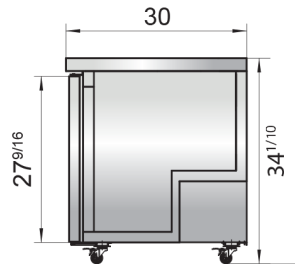

“WE MAKE THE KITCHEN BETTER!”

Toll Free: 855-855-0399 Email: info@atosausa.com

www.atosa.com | www.atosausa.com

California, Colorado, Florida, Georgia, Illinois,
New Jersey, Ohio, Texas, Washington

SPECIFICATIONS

Model	Doors	Capacity Cu. Ft	Shelves	Casters (inch)	Amps (A)	Voltage (V/Hz/Ph)	HP	Refrigerant	Exterior Dimension (inch)	Net Weight (lbs)	Gross Weight (lbs)
MGF8405GR(L)	1	7.2	1	2	1.8	115/60/1	1/5	R290	27^{1/2} × 30 × 34^{1/10}	146	179
MGF36FGR	2	8.7	2	2	2.6	115/60/1	1/4	R290	36^{3/8} × 30 × 34^{1/10}	172	222
MGF8406GR	2	13.4	2	2	2.6	115/60/1	1/4	R290	48^{1/5} × 30 × 34^{1/10}	203	245
MGF8407GR	2	17.2	2	2	2.6	115/60/1	1/4	R290	60^{1/5} × 30 × 34^{1/10}	229	276

PLAN VIEW

SIDE VIEW

Casters

Epoxy Shelves

Rear Grate

Temperature Control

NEMA 5-15P

NEMA
15A/125V