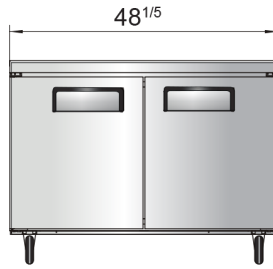

## SPECIFICATIONS

Model	Doors	Capacity Cu. Ft	Shelves	Casters (inch)	Amps (A)	Voltage (V/Hz/Ph)	HP	Refrigerant	Exterior Dimension (inch)	Net Weight (lbs)	Gross Weight (lbs)
MGF8405GR(L)	1	7.2	1	2	1.8	115/60/1	1/5	R290	27 <sup>1/2</sup> × 30 × 34 <sup>1/10</sup>	146	179
MGF36FGR	2	8.7	2	2	2.6	115/60/1	1/4	R290	36 <sup>3/8</sup> × 30 × 34 <sup>1/10</sup>	172	222
MGF8406GR	2	13.4	2	2	2.6	115/60/1	1/4	R290	48 <sup>1/5</sup> × 30 × 34 <sup>1/10</sup>	203	245
MGF8407GR	2	17.2	2	2	2.6	115/60/1	1/4	R290	60 <sup>1/5</sup> × 30 × 34 <sup>1/10</sup>	229	276

## PLAN VIEW

**MGF8405GR (L)**

**MGF36FGR**

**MGF8406GR**

**MGF8407GR**