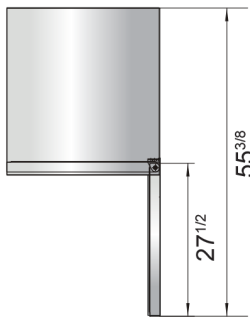

## SPECIFICATIONS

Model	Doors	Capacity Cu. Ft	Shelves	Casters (inch)	Amps (A)	Voltage (V/Hz/Ph)	HP	Refrigerant	Exterior Dimension (inch)	Net Weight (lbs)	Gross Weight (lbs)
MGF8405GR(L)	1	7.2	1	2	1.8	115/60/1	1/5	R290	27 <sup>1/2</sup> × 30 × 34 <sup>1/10</sup>	146	179
MGF36FGR	2	8.7	2	2	2.6	115/60/1	1/4	R290	36 <sup>3/8</sup> × 30 × 34 <sup>1/10</sup>	172	222
MGF8406GR	2	13.4	2	2	2.6	115/60/1	1/4	R290	48 <sup>1/5</sup> × 30 × 34 <sup>1/10</sup>	203	245
MGF8407GR	2	17.2	2	2	2.6	115/60/1	1/4	R290	60 <sup>1/5</sup> × 30 × 34 <sup>1/10</sup>	229	276

## PLAN VIEW

**MGF8405GR (L)**

**MGF36FGR**

**MGF8406GR**

**MGF8407GR**

## SIDE VIEW

**Casters**

**Epoxy Shelves**

**Rear Grate**

**Temperature Control**

**NEMA 5-15P**

NEMA  
15A/125V