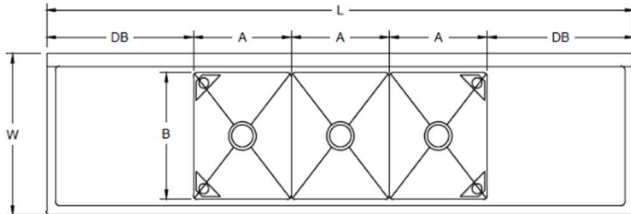

FEATURES:

Material: 18 Ga 300 Stainless steel
Backsplash: 9"H with 2" return (clip down)
Edge: Raised 1.5" Rolled edge
Drainboards: Left and Right
Legs: 1 5/8" Galvanized steel
Feet: Polymer bullet feet (adjustable)
Basket Drains: 3.5" (Included)
NSF Certified: Yes

CONSTRUCTION:

Top and Bowl: 18 Gauge 300 series stainless steel
Leg Gussets: Stainless steel
Legs: 1 5/8" Galvanized steel
Feet: 1" Adjustable high impact polymer bullet style

PLUMBING:

1 1/8" Faucet holes on 8" centers
3.5" Waste drains

FENIX SOL

2441 Merchantile Dr. Ste B
Rancho Cordova, CA 95742

844-650-5738
info@fenixsol.com
www.fenixsol.com

SPECIFICATION SHEET

10" - 12" DEEP ONE COMPARTMENT 18 GAUGE S/S SINKS

18 GAUGE 304 S/S SPACE SAVER SINK 10" - 12" DEEP - 3 COMPARTMENT

MODEL NUMBER	DRAINBOARD		OVERALL SIZE				BOWL DIMENSIONS			INSTALL DIMENSIONS		
	DRAIN BOARD	LENGTH	LENGTH	WIDTH	HEIGHT	WEIGHT	LENGTH	WIDTH	DEPTH	V	X	Y
			L	W	H		A	B	C			
18G-3C10X14-212	L + R	2 x 12	54	19.8	43	87	10	14	10	24	39	10
18G-3C12X20-212	L + R	2 x 12	60	25.8	43	89	12	20	12	22	39	13
18G-3C15X15-215	L + R	2 x 15	75	20.8	43	90	15	15	12	24	39	11.5
18G-3C16X20-218	L + R	2 x 18	84	25.8	43	102	16	20	12	22	39	13
18G-3C18X18-218	L + R	2 x 18	90	23.8	43	105	18	18	12	22	39	11.5
18G-3C18X24-218	L + R	2 x 18	90	29.8	43	111	18	24	12	22	39	14.5
18G-3C18X24-224	L + R	2 x 24	102	29.8	43	118	18	24	12	22	39	14.5