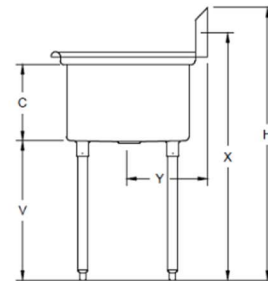

FEATURES:

Material: 18 Ga 300 Stainless steel
Backsplash: 9"H with 2" return (clip down)
Edge: Raised 1.5" Rolled edge
Drainboards: Left and Right
Legs: 1 5/8" Galvanized steel
Feet: Polymer bullet feet (adjustable)
Basket Drains: 3.5" (Included)
NSF Certified: Yes

CONSTRUCTION:

Top and Bowl: 18 Gauge 300 series stainless steel
Leg Gussets: Stainless steel
Legs: 1 5/8" Galvanized steel
Feet: 1" Adjustable high impact polymer bullet style

PLUMBING:

1 1/8" Faucet holes on 8" centers
3.5" Waste drains

FENIX SOL

2441 Merchantile Dr. Ste B
Rancho Cordova, CA 95742

844-650-5738
info@fenixsol.com
www.fenixsol.com

SPECIFICATION SHEET

10" - 12" DEEP ONE COMPARTMENT 18 GAUGE S/S SINKS

18 GAUGE 304 S/S SPACE SAVER SINK 10" - 12" DEEP - 3 COMPARTMENT

MODEL NUMBER	DRAINBOARD		OVERALL SIZE				BOWL DIMENSIONS			INSTALL DIMENSIONS		
	DRAIN BOARD	LENGTH	LENGTH	WIDTH	HEIGHT	WEIGHT	LENGTH	WIDTH	DEPTH	V	X	Y
			L	W	H		A	B	C			
18G-3C10X14-212	L + R	2 x 12	54	19.8	43	87	10	14	10	24	39	10
18G-3C12X20-212	L + R	2 x 12	60	25.8	43	89	12	20	12	22	39	13
18G-3C15X15-215	L + R	2 x 15	75	20.8	43	90	15	15	12	24	39	11.5
18G-3C16X20-218	L + R	2 x 18	84	25.8	43	102	16	20	12	22	39	13
18G-3C18X18-218	L + R	2 x 18	90	23.8	43	105	18	18	12	22	39	11.5
18G-3C18X24-218	L + R	2 x 18	90	29.8	43	111	18	24	12	22	39	14.5
18G-3C18X24-224	L + R	2 x 24	102	29.8	43	118	18	24	12	22	39	14.5