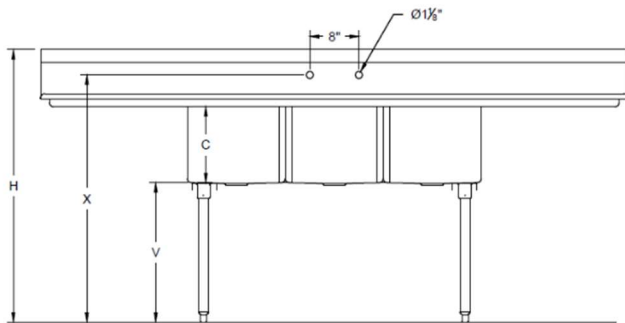

FEATURES:

Material: 18 Ga 300 Stainless steel
Backsplash: 9"H with 2" return (clip down)
Edge: Raised 1.5" Rolled edge
Drainboards: Left and Right
Legs: 1 5/8" Galvanized steel
Feet: Polymer bullet feet (adjustable)
Basket Drains: 3.5" (Included)
NSF Certified: Yes

CONSTRUCTION:

Top and Bowl: 18 Gauge 300 series stainless steel
Leg Gussets: Stainless steel
Legs: 1 5/8" Galvanized steel
Feet: 1" Adjustable high impact polymer bullet style

PLUMBING:

1 1/8" Faucet holes on 8" centers
3.5" Waste drains

FENIX SOL

2441 Merchantile Dr. Ste B
Rancho Cordova, CA 95742

844-650-5738
info@fenixsol.com
www.fenixsol.com

SPECIFICATION SHEET

10" - 12" DEEP ONE COMPARTMENT 18 GAUGE S/S SINKS

18 GAUGE 304 S/S SPACE SAVER SINK 10" - 12" DEEP - 3 COMPARTMENT

MODEL NUMBER	DRAINBOARD		OVERALL SIZE				BOWL DIMENSIONS			INSTALL DIMENSIONS		
	DRAIN BOARD	LENGTH	LENGTH	WIDTH	HEIGHT	WEIGHT	LENGTH	WIDTH	DEPTH	V	X	Y
			L	W	H		A	B	C			
18G-3C10X14-212	L + R	2 x 12	54	19.8	43	87	10	14	10	24	39	10
18G-3C12X20-212	L + R	2 x 12	60	25.8	43	89	12	20	12	22	39	13
18G-3C15X15-215	L + R	2 x 15	75	20.8	43	90	15	15	12	24	39	11.5
18G-3C16X20-218	L + R	2 x 18	84	25.8	43	102	16	20	12	22	39	13
18G-3C18X18-218	L + R	2 x 18	90	23.8	43	105	18	18	12	22	39	11.5
18G-3C18X24-218	L + R	2 x 18	90	29.8	43	111	18	24	12	22	39	14.5
18G-3C18X24-224	L + R	2 x 24	102	29.8	43	118	18	24	12	22	39	14.5